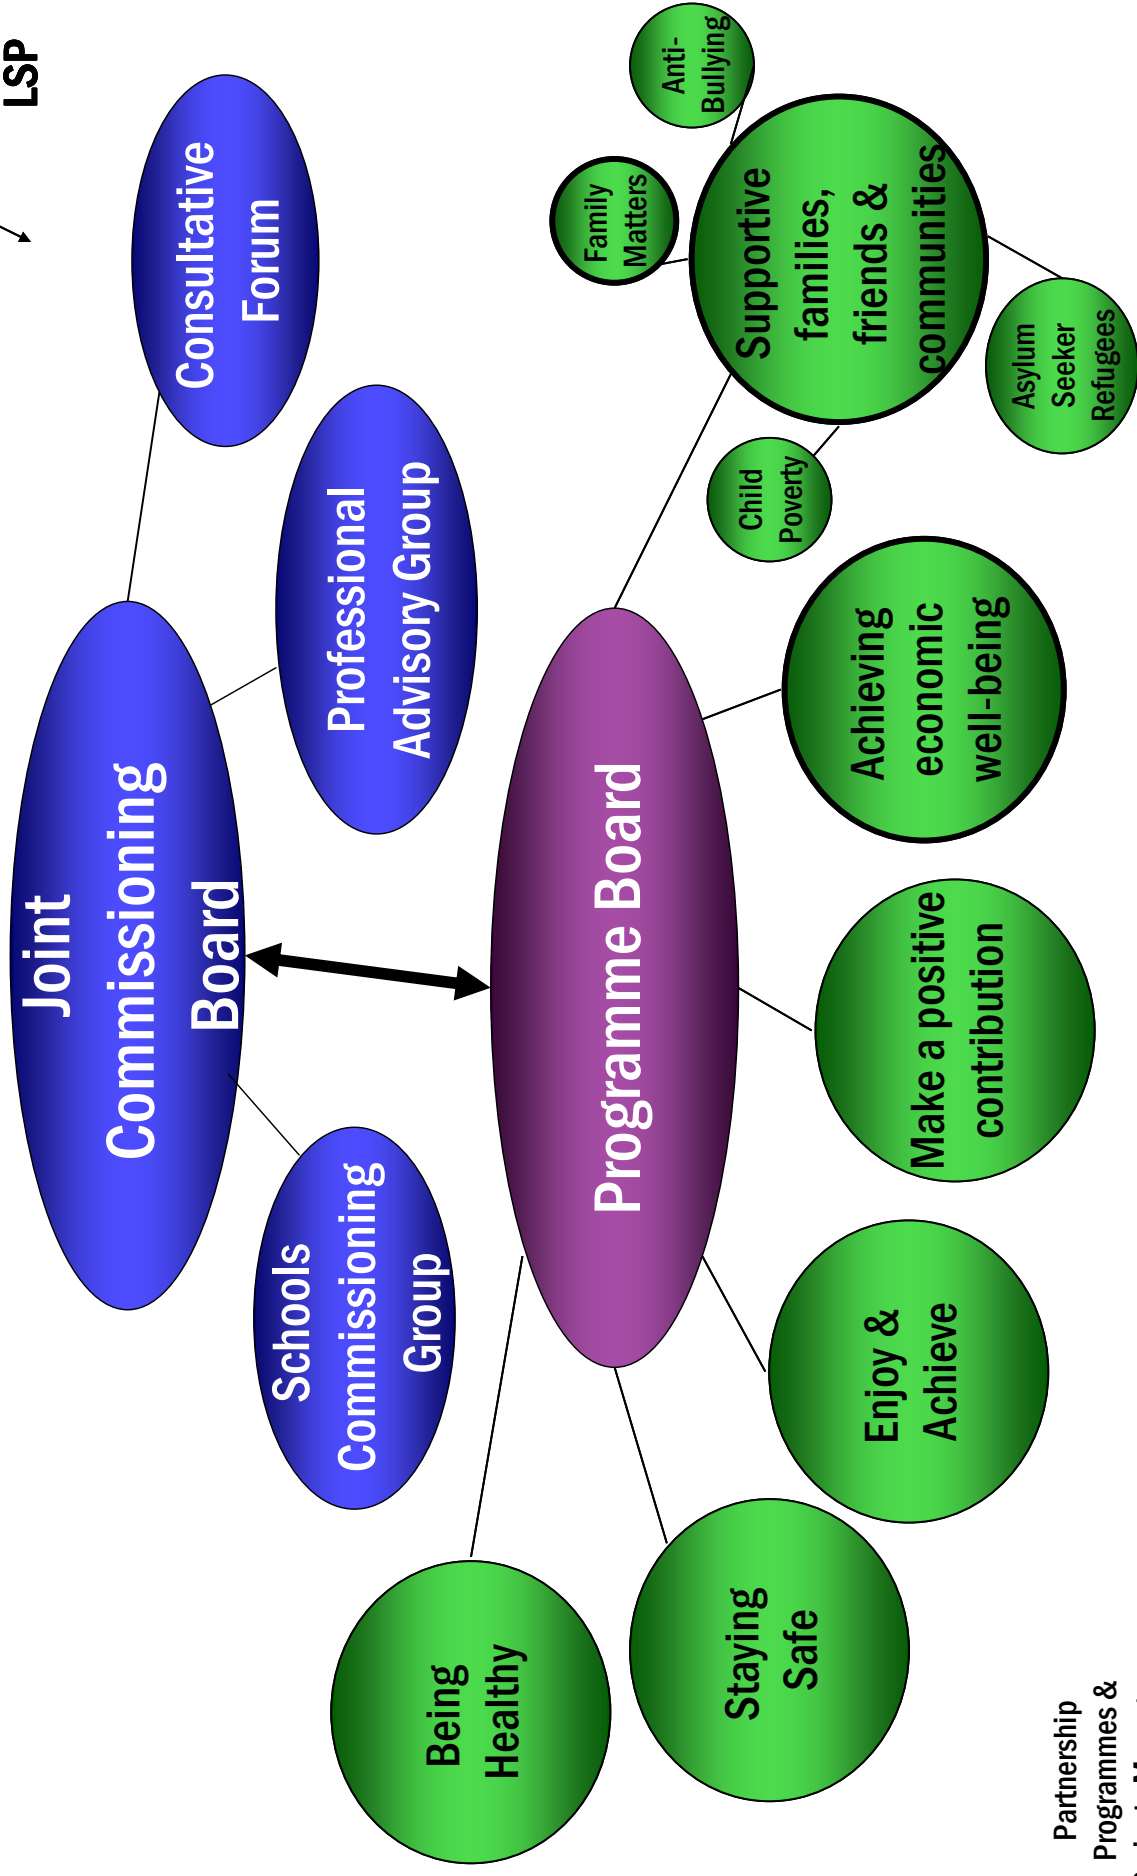

The Children & Young People's Strategic Partnership

Wider partnership activity
and sub groups

Partnership
Programmes &
Projects Manager -
James Lawrence
024 7683 4337